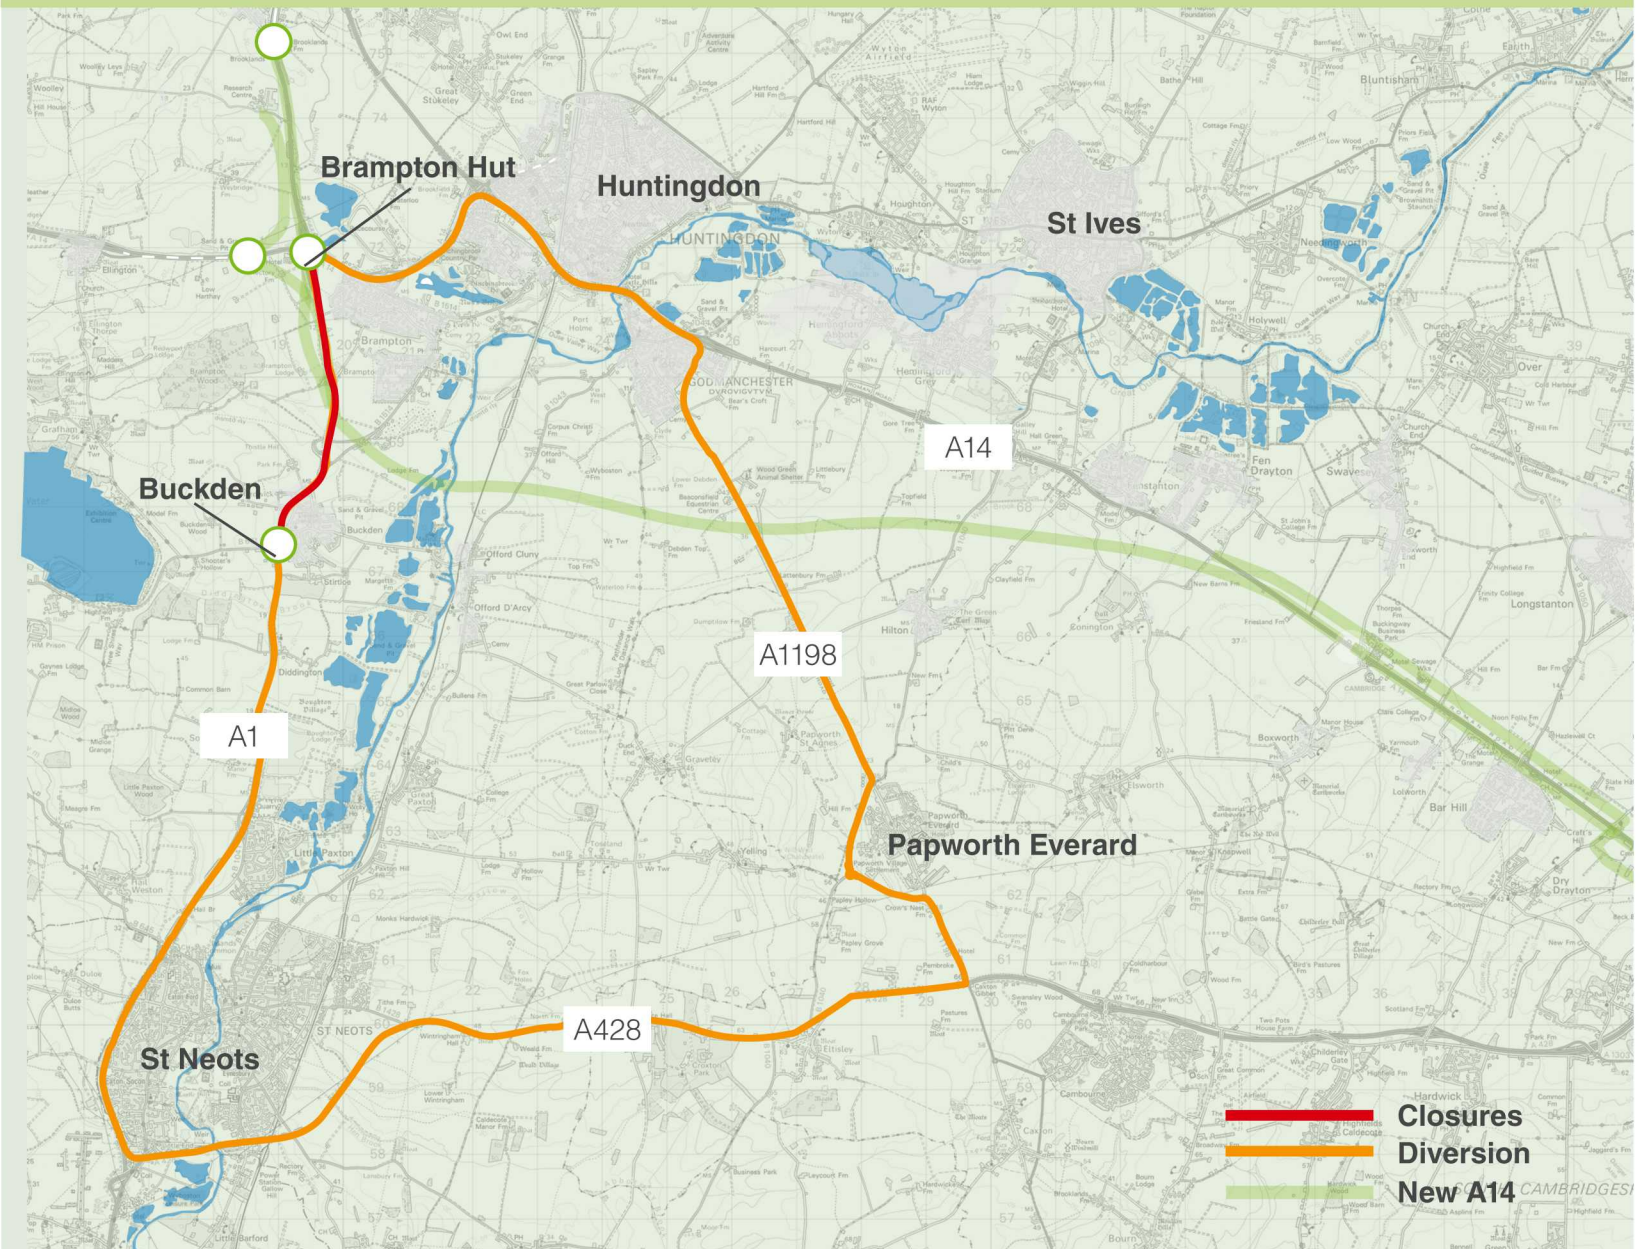

A14 Cambridge to Huntingdon improvement scheme

Diversion for A1 closures between Buckden to Brampton Hut

The scheme will:

- combat congestion, making the A14 more reliable and providing capacity for future growth
- unlock economic growth, both regionally and nationally
- improve local connectivity
- improve safety for road-users and the community
- leave a positive legacy in Cambridgeshire